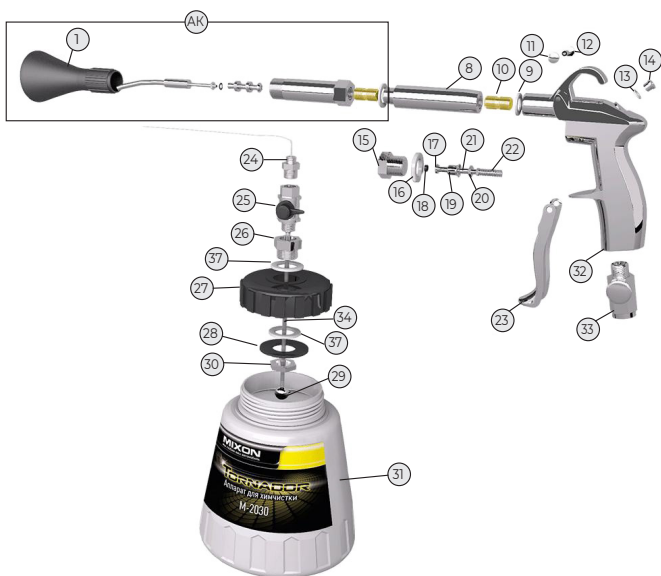

MACHINE SPARES

TORNADOR M-2030

Nº	Item number	Name
1	MT-205K	Plastic M-2030 nozzle.
8	MT-201U	M-2020 handle extension, M-2030
9	MT-130U	Universal plastic case gasket
10	MT-125U	Two-cut screw of universal housing
11	MT-108U	Holder screw trigger holder screw
12	MT-107U	Trigger holder
13	MT-128U	Inner screw O-ring
14	MT-110U	External screw of housing
15	MT-111U	Housing connecting screw
16	MT-126U	Universal body screw gasket
17	MT-131U	Internal valve stem gasket
18	MT-127U	Bushing gasket
19	MT-112U	Multipurpose inner bushing
20	MT-113U	Universal bushing gasket
21	MT-114U	Universal valve stem

Nº	Item number	Name
22	MT-115U	Universal valve spring
23	MT-109U	Universal trigger
24	MT-209A	Inner thin tube with threaded retainer M-2020 M-2030
25	MT-117U	Multipurpose air reversing valve
26	MT-118U	Universal crane lower connecting screw
27	MT-119U	Multipurpose tank cover with hole
28	MT-214U	Universal tank cover gasket
29	MT-132U	Metal tank ball
30	MT-121U	Screw connection nut MT-118U
31	MT-123A	Plastic tank (new)
32	MT-101U	Universal housing handle
33	MT-330U	Lower air regulator
34	MT-122U	Plastic tank inner tube
37	MT-133U	Inner washer of M-2020 tank cover, M-2030